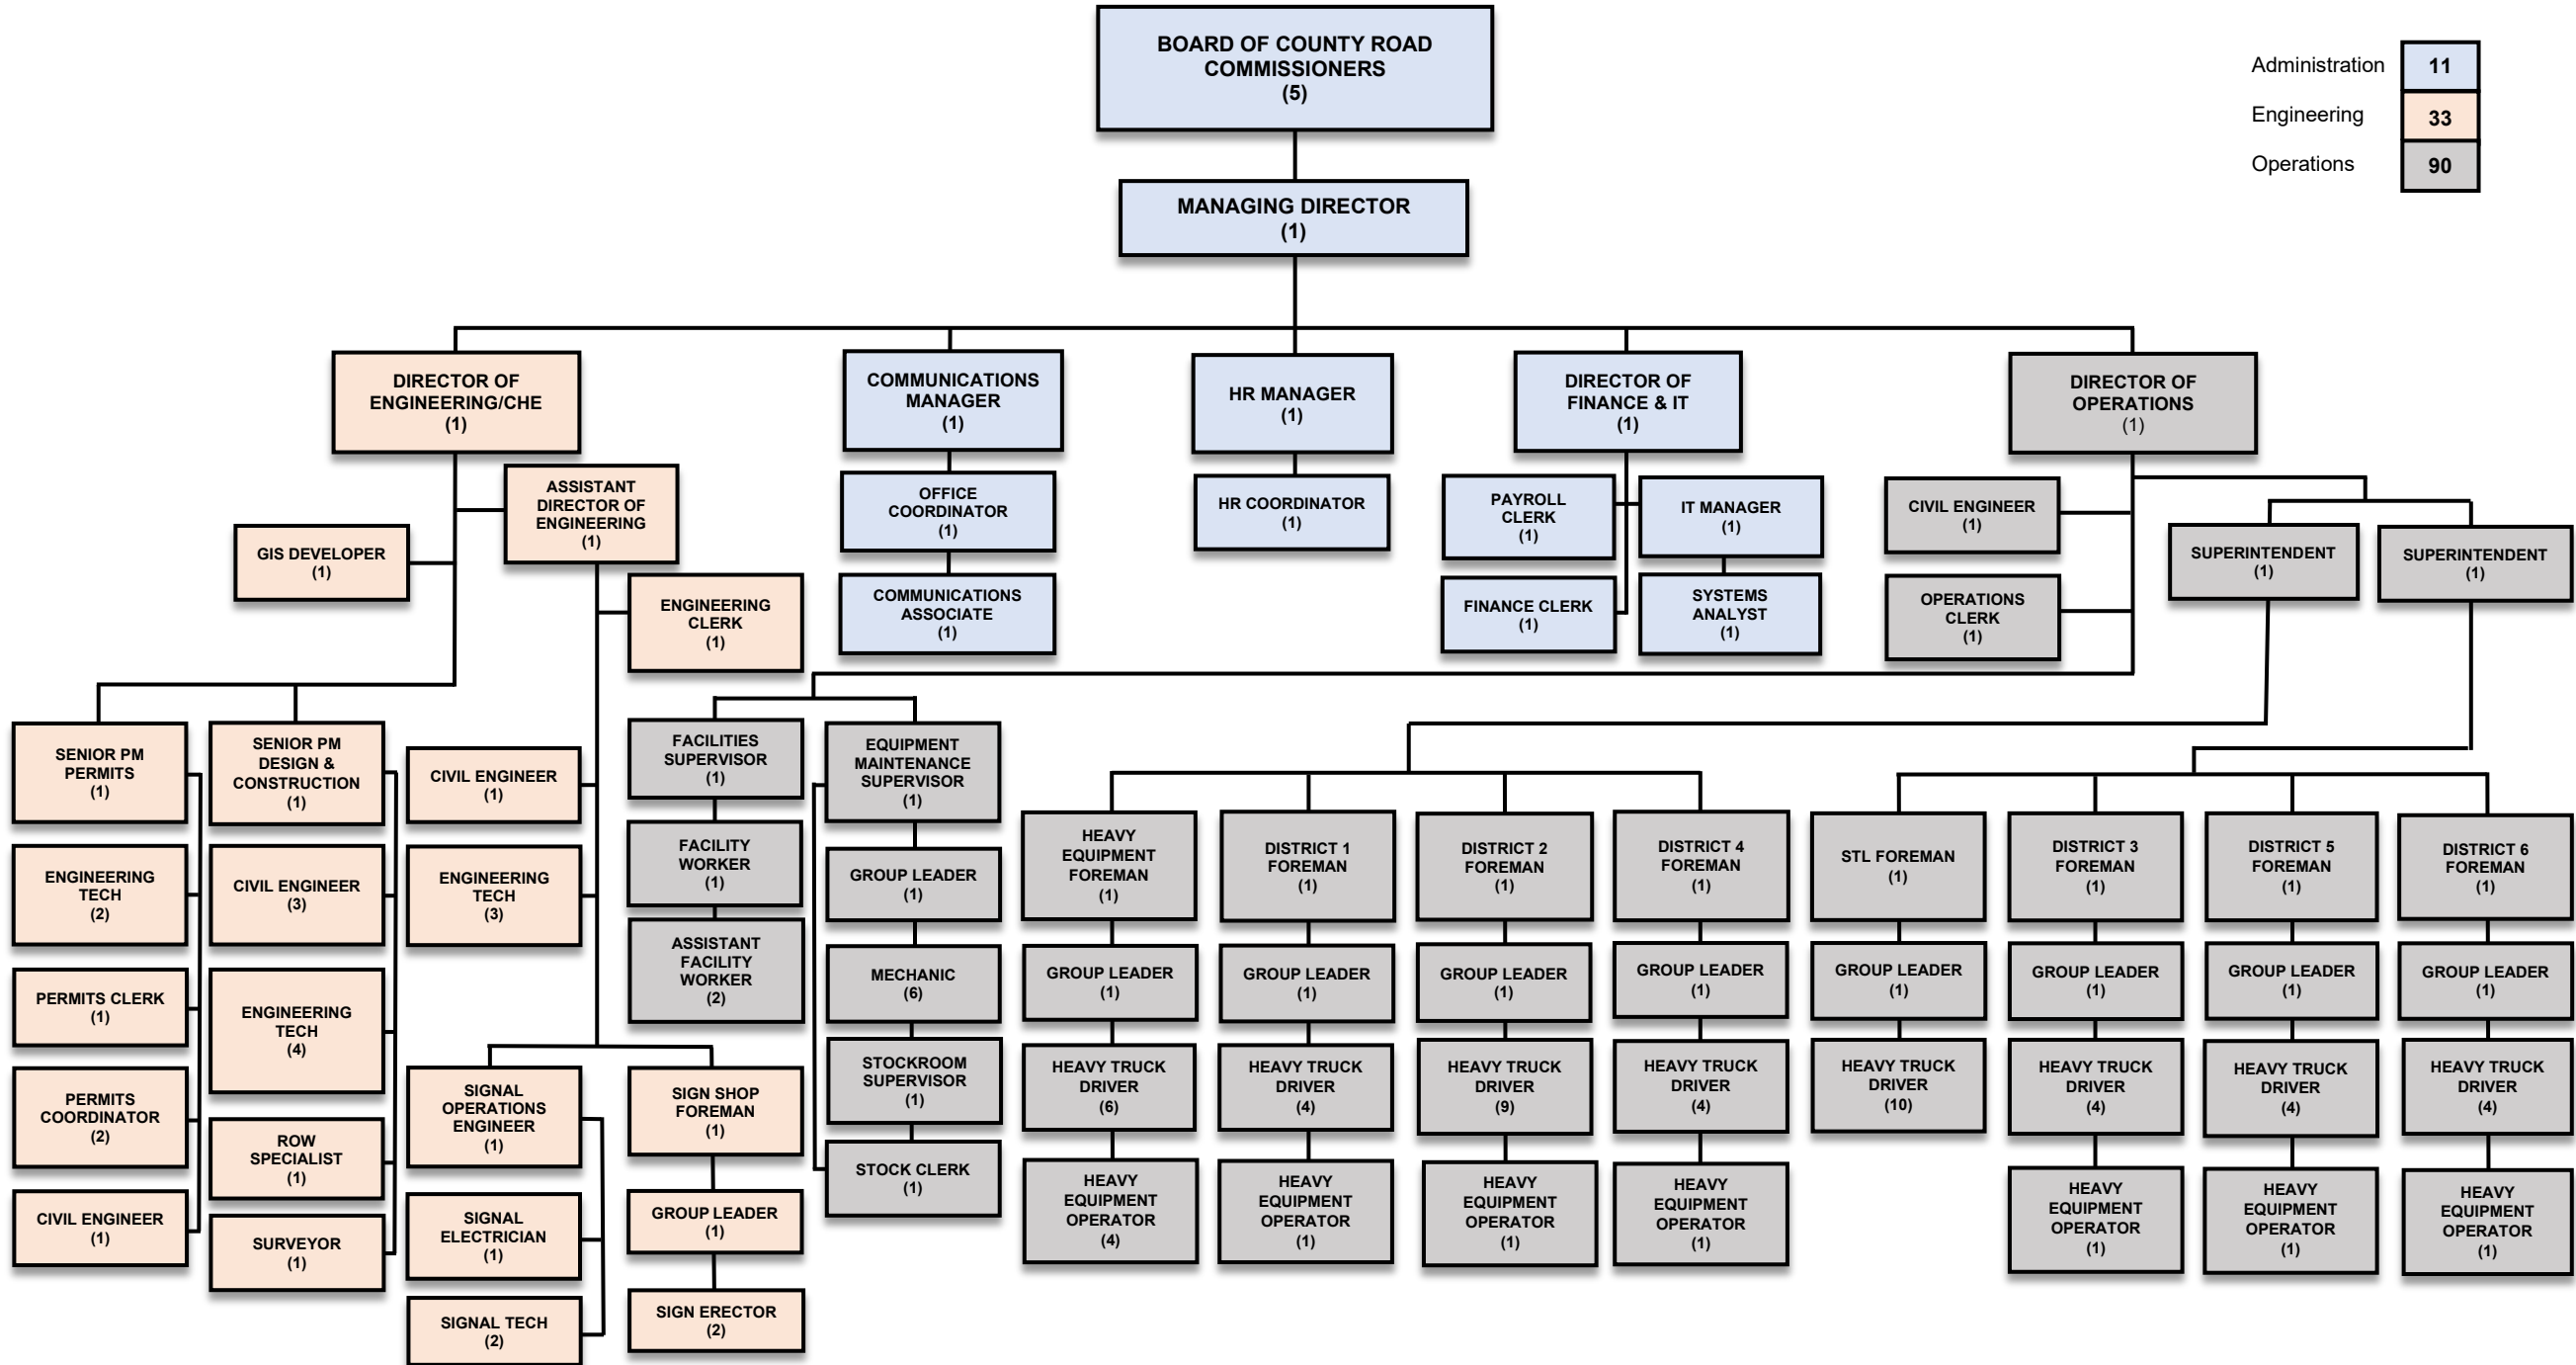

Washtenaw County Road Commission Organizational Chart

Administration	11
Engineering	33
Operations	90