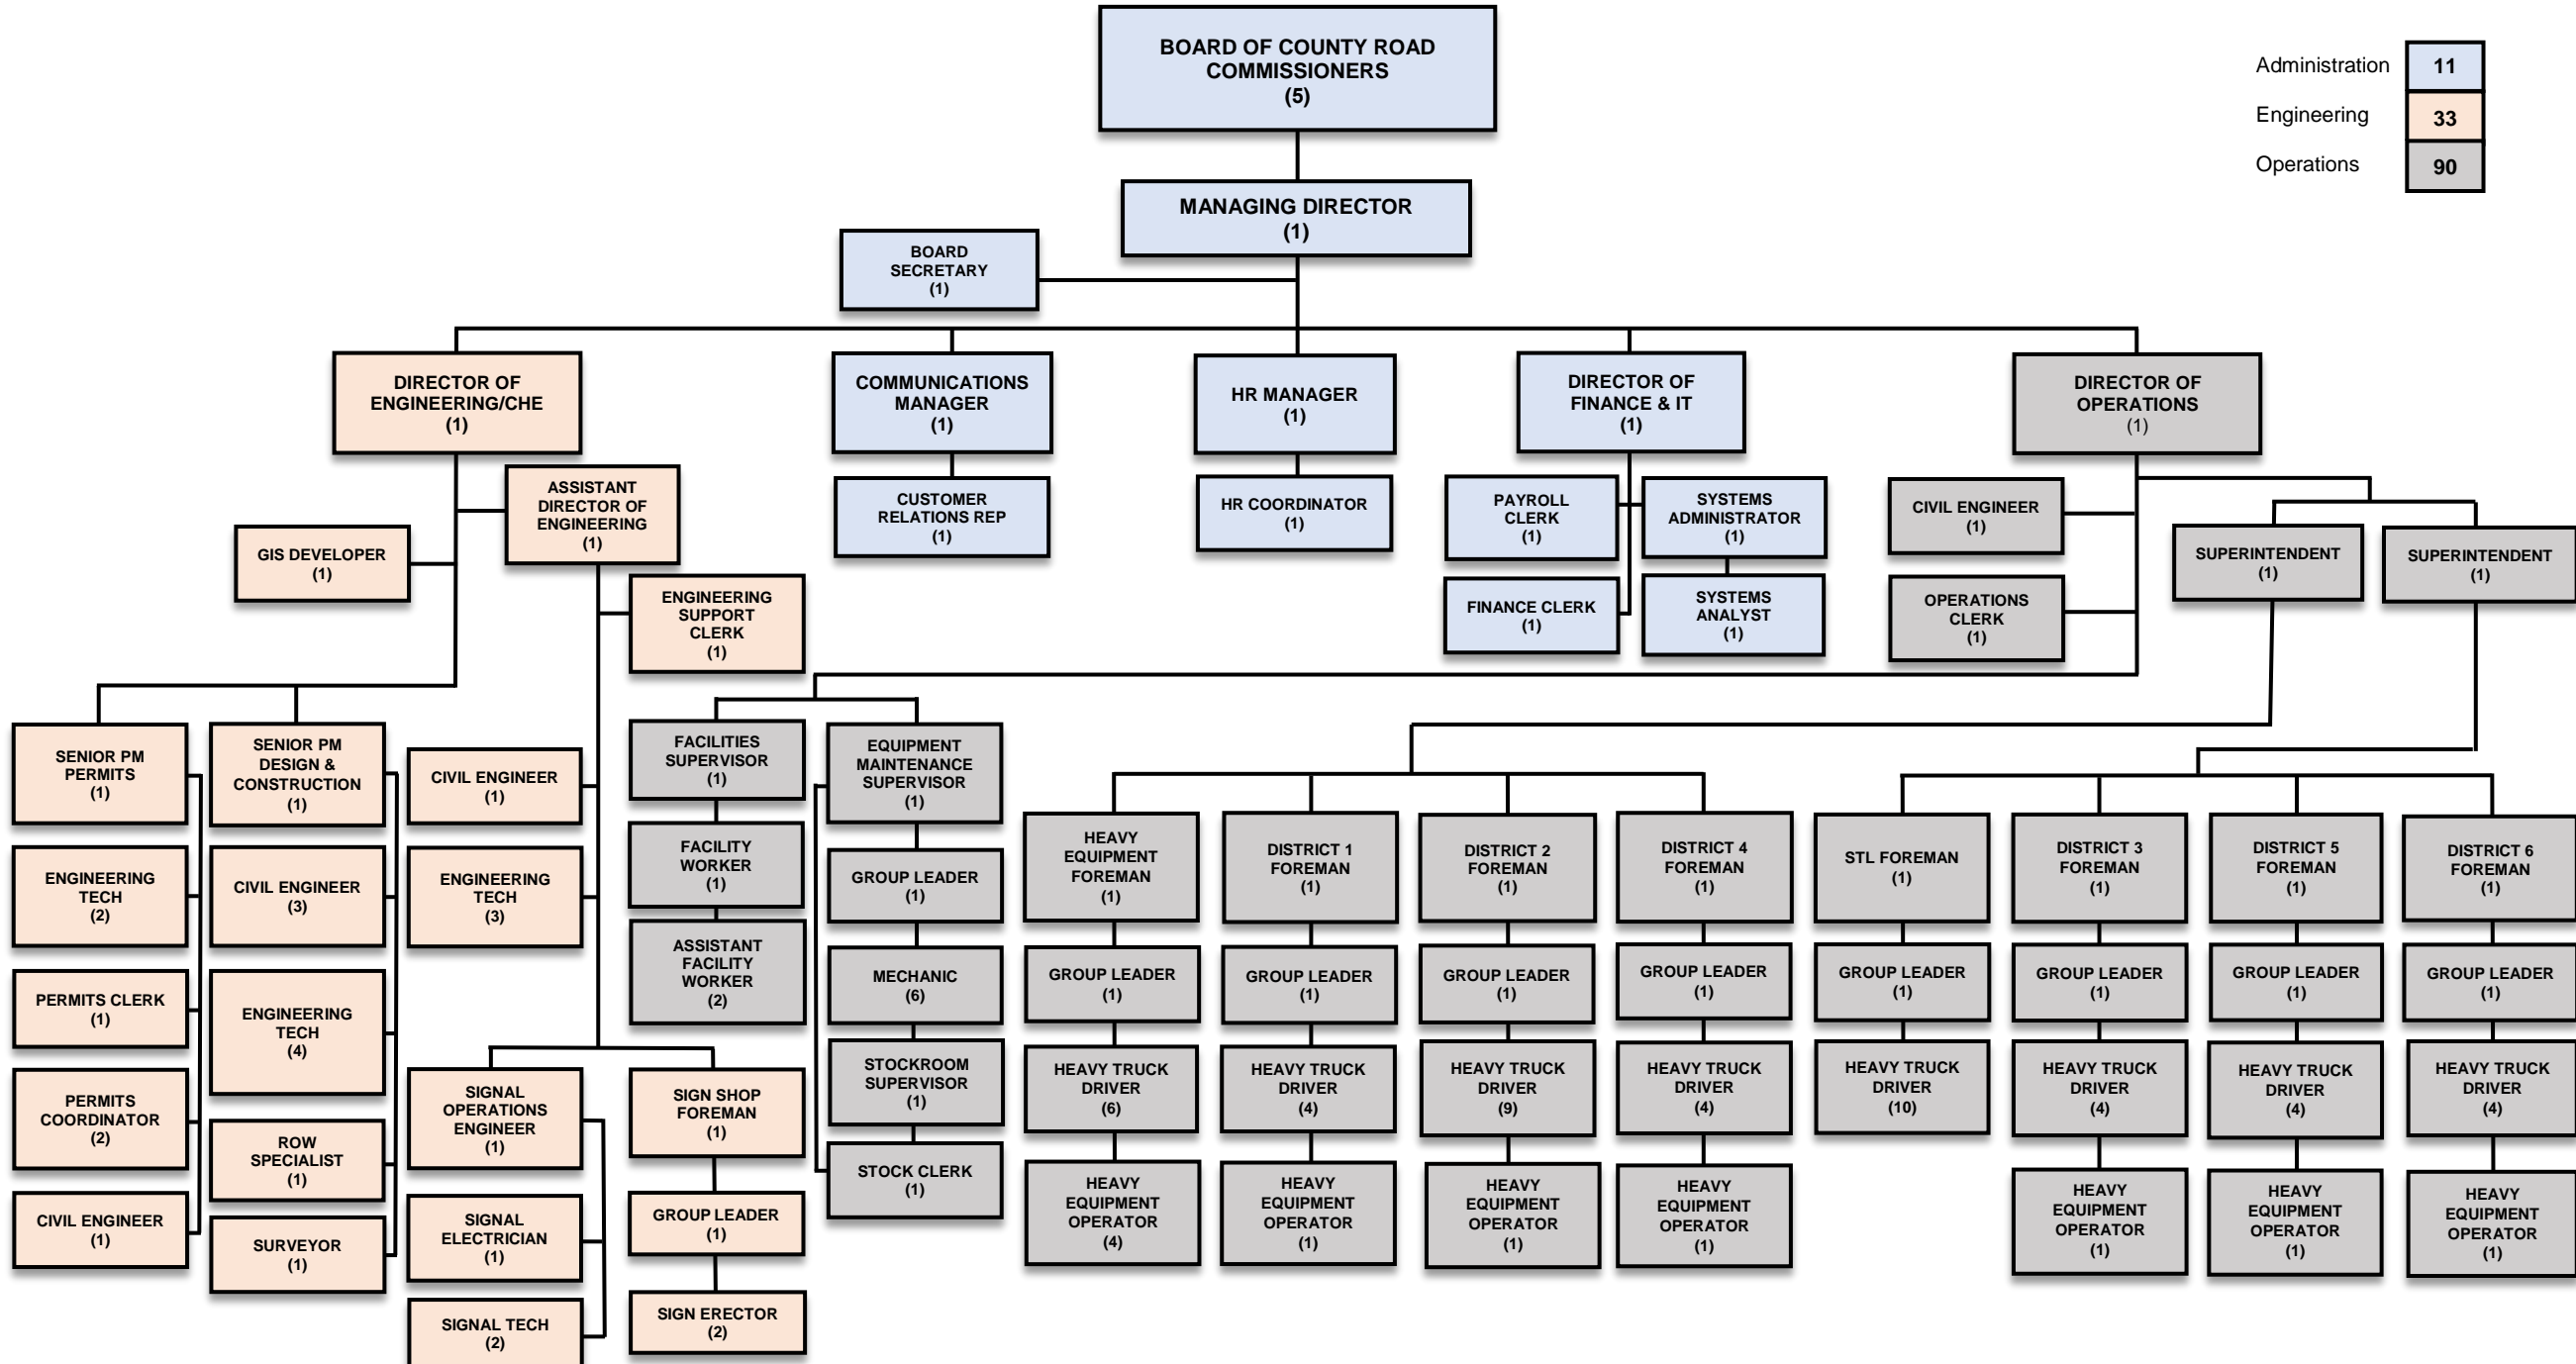

Washtenaw County Road Commission Organizational Chart

Administration	11
Engineering	33
Operations	90